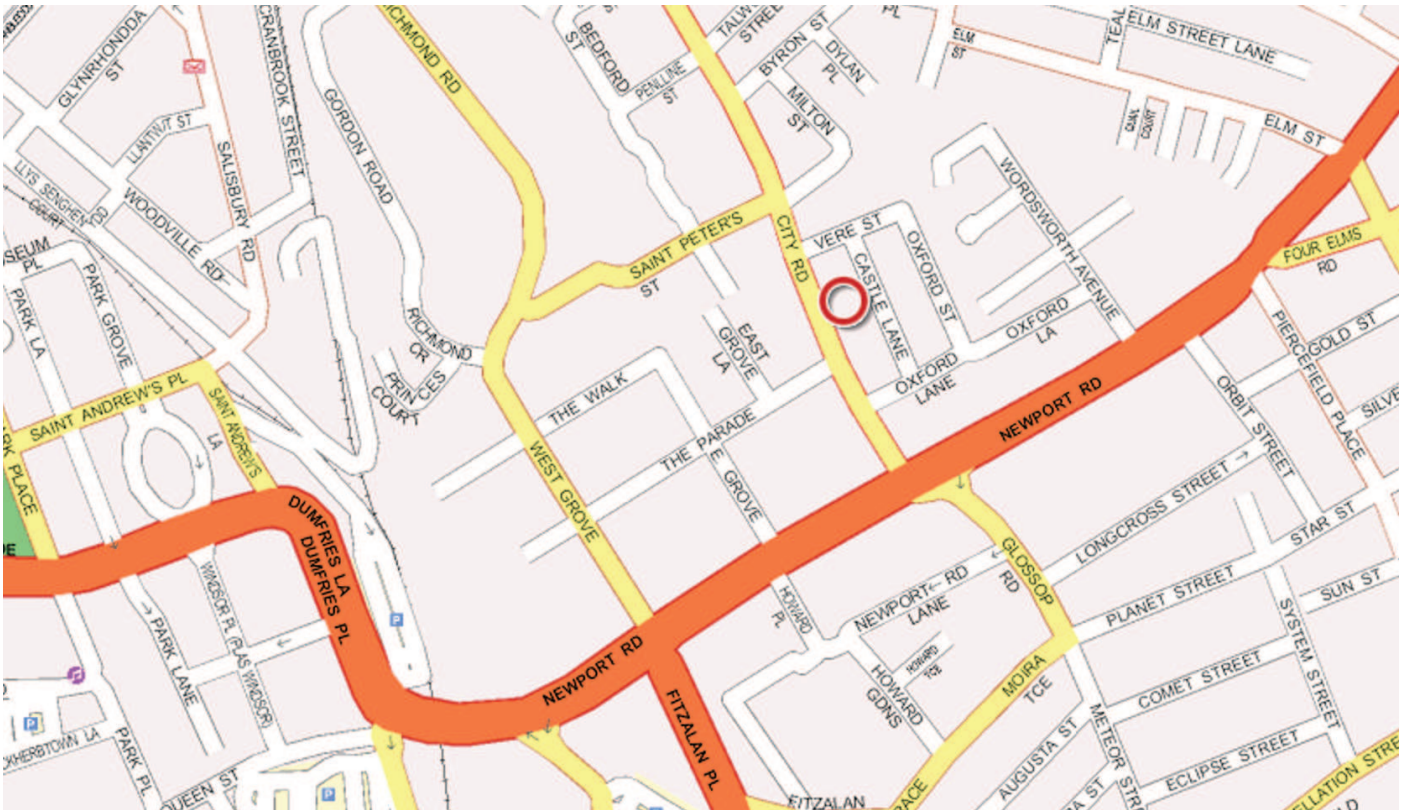

Office Location Map

From M4 East

- At junction 29 take the A48(M) sign posted Cardiff (East).
- Take 3rd exit off A48(M) sign posted Docks Cardiff East onto slip road that brings you immediately onto a large roundabout (Llanedeyrn interchange).
- Keeping left on dedicated left turn lane take 1st exit off roundabout onto Southern Way towards Cardiff east.
- This leads you to a further large roundabout - take 2nd exit off roundabout onto dual carriageway toward city centre. (To your left you will pass Matalan and McDonalds).
- Keep going straight ahead over next roundabout, then through traffic lights passing Mothercare World to your left.
- Keep following Newport Road past hotels/guesthouses to either side. At the fourth set of lights (Lloyds TSB Longcross Court on your right) turn right into City Road.

From M4 West

- At junction 32 take the A470 NORTHERN AVENUE for approx 2 miles.
- Bear left onto A469/A470 NORTH ROAD for 0.1 miles.
- This leads you onto a major roundabout (Gabalfa interchange) - take 2nd exit off roundabout, sign posted towards Roath, onto Whitchurch Road, passing Maskreys furniture store on your left.
- Continuing straight, the road leads you into Crwys Road and then into City Road, past three sets of lights.
- Our offices are situated towards the end of the road on the left hand side, past the Tut 'n' Shive pub and just before the Ernest Willows pub.

Parking

Limited spaces are available in our car park accessed via Castle Lane (behind Ernest Willows pub) by pre-arrangement only. There is time limited free parking available in City Road and the Parade.